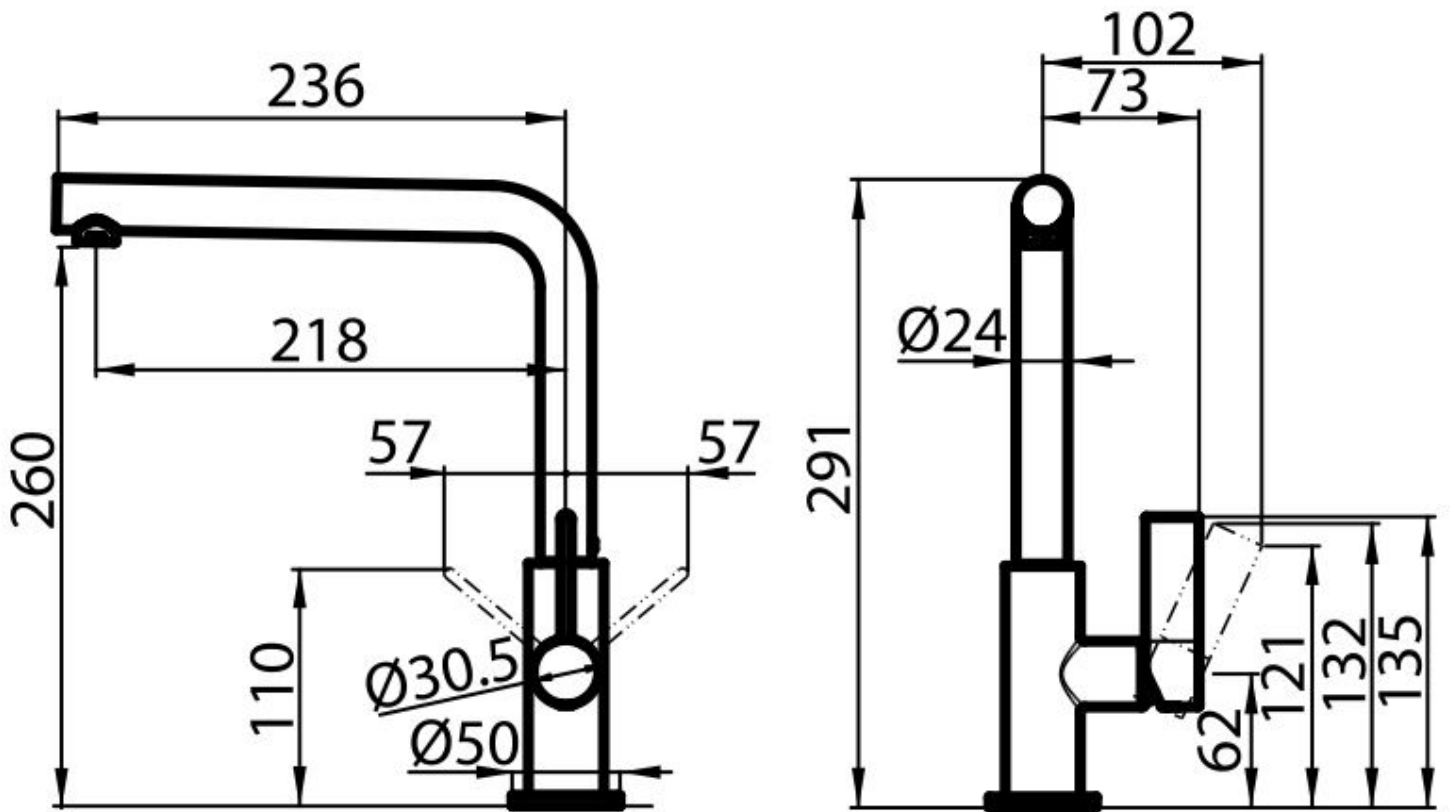

Mixer Tap Omega Plus Copper

Mixer Taps

Code: 8498 858

DETAILS

Mixer type Single lever mixer tap with rotating barrel and extractable shower head.

Texture Chromed

Coloring Copper

Finish PVD

Material Brass

Rotating angle 360°

Strengthening plate ø50mm

Cartridge With ceramic discs

Mixer hole ø35mm

Rear encumbrance 35mm

Max worktop thickness 40mm

FEATURES

Extractable head The head of the tap is extractable, in order to easily reach any area of the sink.

Strengthening plate Foster's mixer taps are equipped with the strengthening plate that offers perfect stability on any sink.

Rotating angle All the taps have a wide angle of rotation. Some models even permit a full 360° rotation.

TECHNICAL DATA

GALLERY